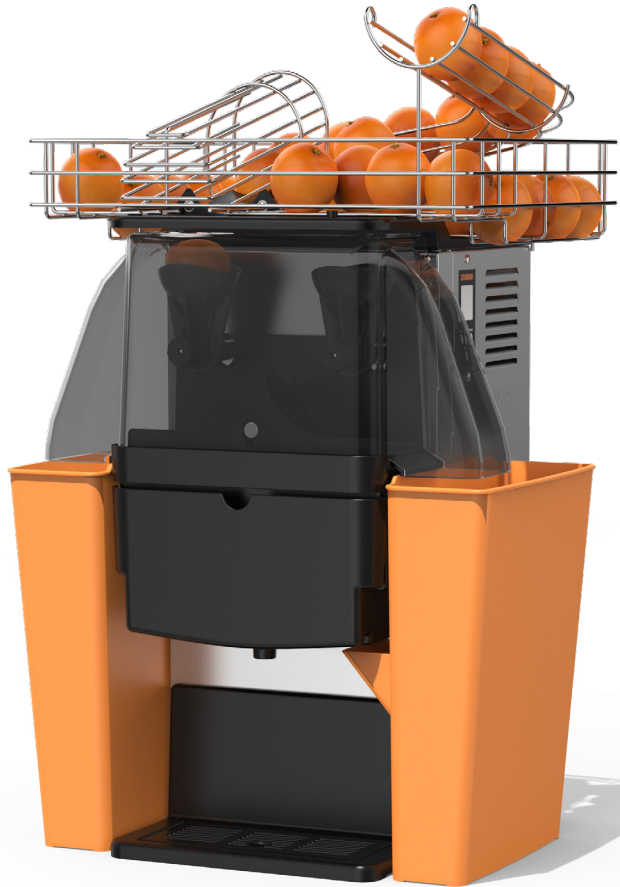

Nature

The Nature range has been inspired by the forces of nature, due to our desire to mirror the strength, elegance and timelessness of the elements they provide us: minerals, metals, wood, earth.

Based on this idea, the squeezers of the Nature range let materials and colours take centre stage. Neutral, restrained and smart materials and colours which transmit those sensations in the establishments where the juicers are installed, giving them a higher, both real and perceived, high end quality.

Z06 Nature

Juice extraction versatility: citrus fruit + pomegranates

It is Zummo's most versatile juicer. It extracts juice from all types of citrus fruit and from pomegranates. The perfect option for those who seek flexibility in their offer.

Available in 4 colours

Ref. Z06-NBE

Ref. Z06-NOR

Ref. Z06-NGP

Ref. Z06-NBR

The evolution to Nature

- Customisable bins
- High quality injected plastic nuts
- Smoky grey front cover
- EVS Advanced juice extraction system
- Higher capacity bins
- Automatic filter
- Standard contact sensor
- New digital control plate (bin counter, acoustic warnings, standby,...)

- **Increased durability:** as there are no elastic belts, there are no breakages, something that could also affect the optimal functioning of the blade.
- **Greater functionality:** avoiding maintenance tasks and replacement of broken or worn belts. Cleaning the kit is also much easier.
- **Greater yield:** the new kit leads to greater juice extraction yield. Thanks to its new design, up to 10% more juice can be obtained.