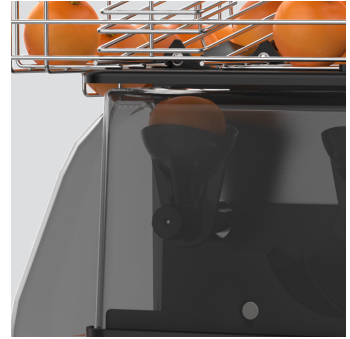

Smoky grey front cover