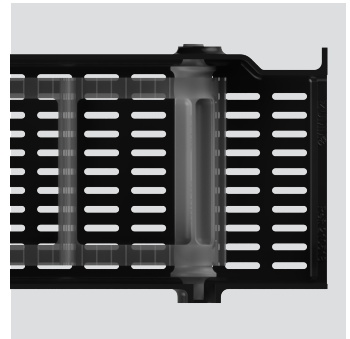

Technical features

Fruit per minute	10
Weight	115.74 lbs
Peel collection	5.81 gal
Fruit diameter	2.16"-2.95" / 2.75"-3.54" / Opt 1.77-2.36"
Measurements	21.57"(l) x 16.97"(w) x 31.93"(h)
Protection	Blockage sensors
Basket capacity	13.23 lbs
Feeder	3.3 lbs
Programmer	Yes
Filter	Automatic

Smoky grey front cover

Automatic filter

Injected plastic nuts