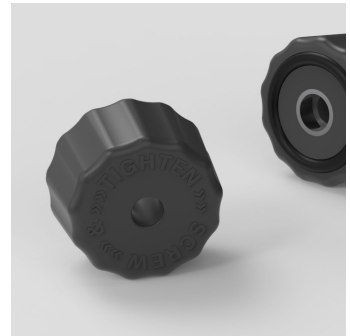

Available in 4 colours

Ref. Z06-NBE

Ref. Z06-NOR

Ref. Z06-NGP

Ref. Z06-NBR

The evolution to Nature

- Customisable bins
- High quality injected plastic nuts
- Smoky grey front cover
- EVS Advanced juice extraction system
- Higher capacity bins
- Automatic filter
- Standard contact sensor
- New digital control plate (bin counter, acoustic warnings, standby,...)

Technical features

Fruit per minute	10
Weight	115.74 lbs
Peel collection	5.81 gal
Fruit diameter	2.16"-2.95" / 2.75"-3.54" / Opt 1.77-2.36"
Measurements	21.57"(l) x 16.97"(w) x 31.93"(h)
Protection	Blockage sensors
Basket capacity	13.23 lbs
Feeder	3.3 lbs
Programmer	Yes
Filter	Automatic

Smoky grey front cover

Automatic filter

Injected plastic nuts